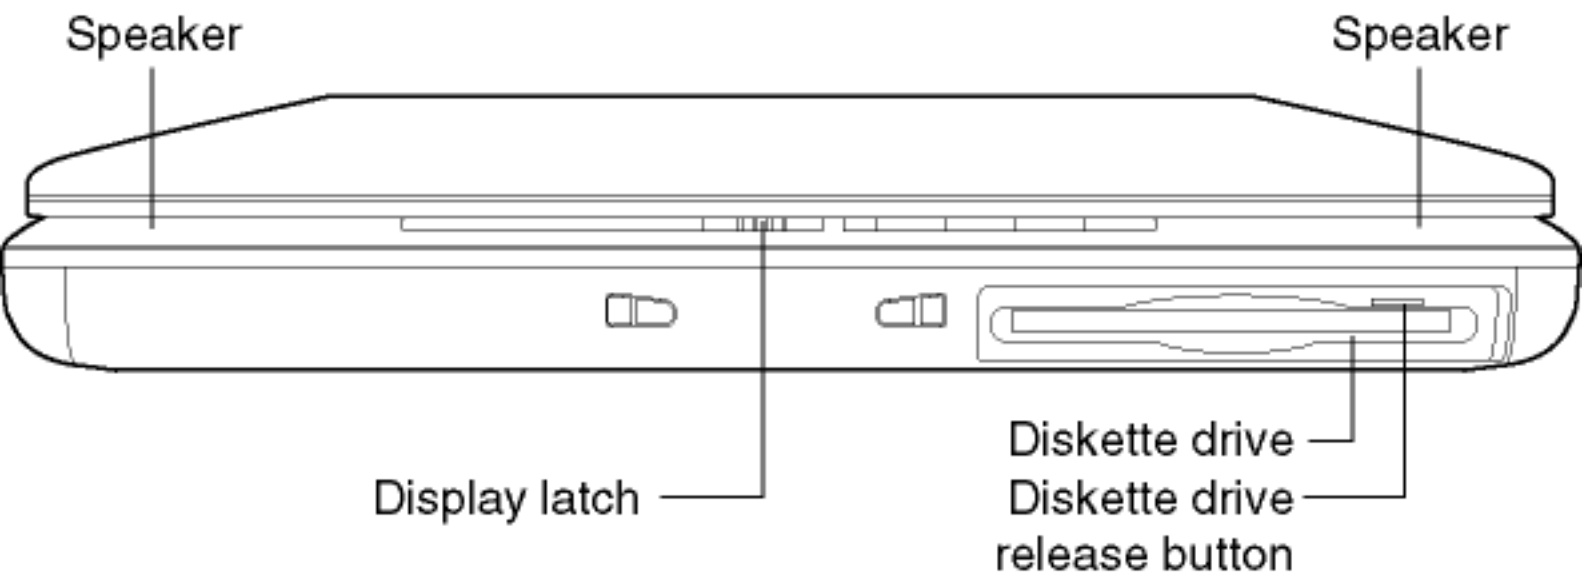

Front with display closed